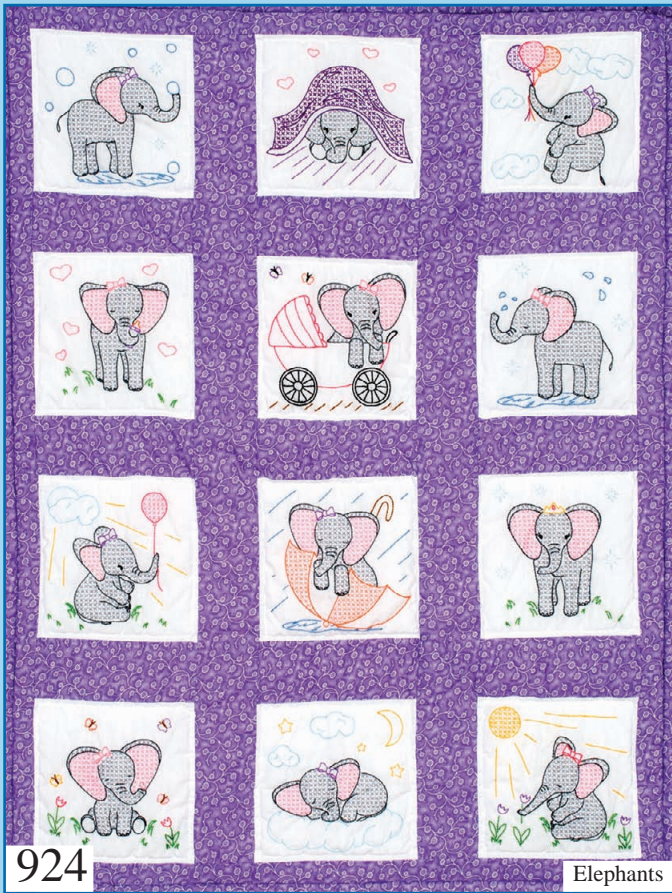

14

clock Scholar

Mary had a Little Lamb

Nursery Rhymes

16

Little Boys

300 NURSERY QUILT BLOCKS

Package contains: 12 - 9" x 9" quilt blocks

300 NURSERY QUILT BLOCKS

Package contains: 12 - 9" x 9" quilt blocks

300 NURSERY QUILT BLOCKS

Package contains: 12 - 9" x 9" quilt blocks

300 NURSERY QUILT BLOCKS

Package contains: 12 - 9" x 9" quilt blocks