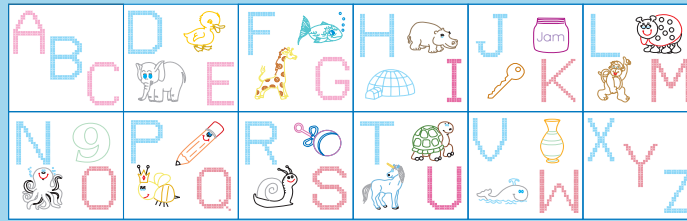

845 CLOTH NURSERY BOOKS

Package contains: 12 pages
(Approximate finished size 8" x 8")

66
ABC

78
Children's Zoo