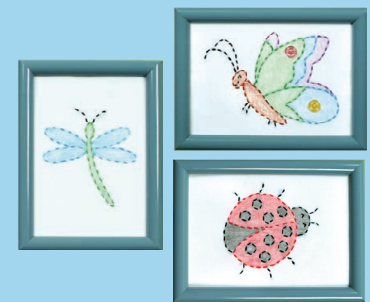

366 XX Americana

684 Beautiful Blooms

696 Butterflies

712 Cardinal

721 Golden Sunflowers

4080 BEGINNER EMBROIDERY KITS

Quick & Easy For ages 9 to 90

Kit contains: 3 - 6" x 8" samplers, hoop, instructions, floss & needle
 Each pattern will fit in a 5" x 7" picture frame.

15 Fuzzy Bears

151 Treats

443 Unicorn

560 Outside Fun

561 Huggable Animals

562 Cute As A Bug

161 SAMPLERS (8" x 10")

Package contains: 1 - 9" x 11" sampler
 Fits 8" x 10" picture frame.