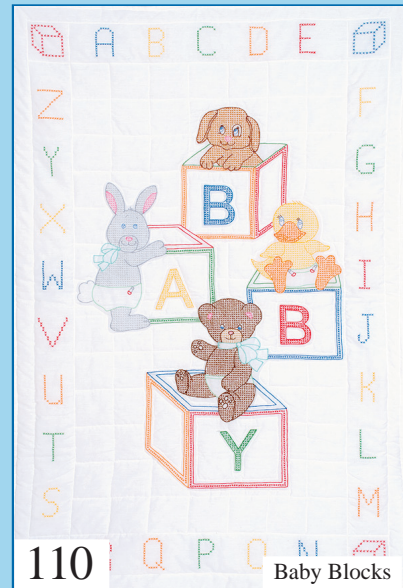

42

Now I Lay Me Down To Sleep

71

New Arrival

93

Baby Bear

110

Baby Blocks

113

Bear on The Moon

456

Giraffe & Friends

548

Jungle

4060 CRIB QUILT TOPS

Package contains: 1 - 40" x 60" crib quilt top.