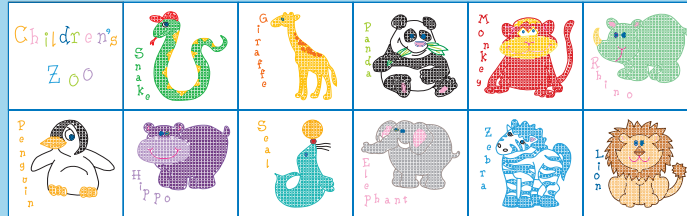

83
Barnyard Friends