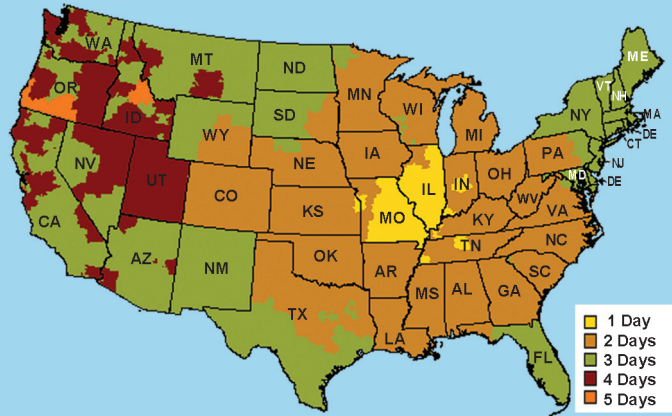

COPYRIGHT NOTICE:

The designs in this catalog are property of Jack Dempsey Associates, LLC. No designs shall be reproduced or distributed without authorization from Jack Dempsey Associates, LLC.

SHIPPING INFORMATION

Orders are usually shipped the next working day after they are received. Jack Dempsey Needle Art will be happy to assist with any delivery questions. Please refer to the map below for UPS estimated delivery times.

Visit our website:
www.jdneedleart.com

Items available unstamped

- 18" Quilt Blocks 732-000
- Crib Quilt Tops..... 4060-000
- Lace Edge Pillowcases..... 1800-000
- Perle Edge Pillowcases 1600-000

Jack Dempsey Needle Art
1822 Locust Street
Saint Louis, MO 63103
E-mail: info@jdneedleart.com
Ph: (314)-231-5116 Toll Free (800)-891-5116
Fax: (314) 231-5130

Cover Photo:

“Basket of Flowers” Quilt Block on page 26