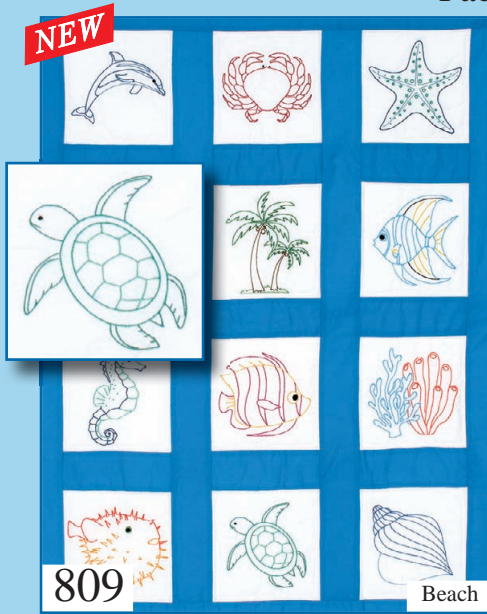

737 9" THEME QUILT BLOCKS

Package contains: 12 - 9" x 9" quilt blocks