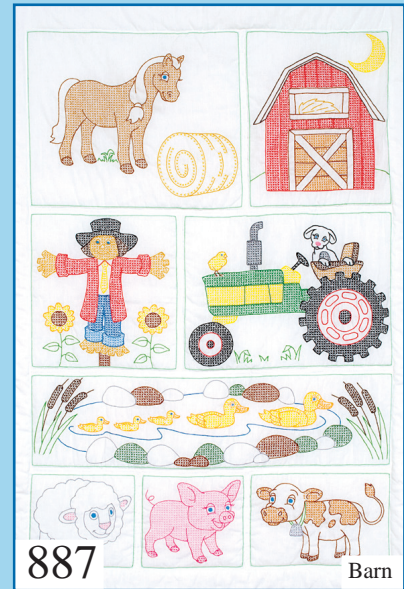

113

Bear on The Moon

456

Giraffe & Friends

548

Jungle

4060 CRIB QUILT TOPS

Package contains: 1 - 40" x 60" crib quilt top.