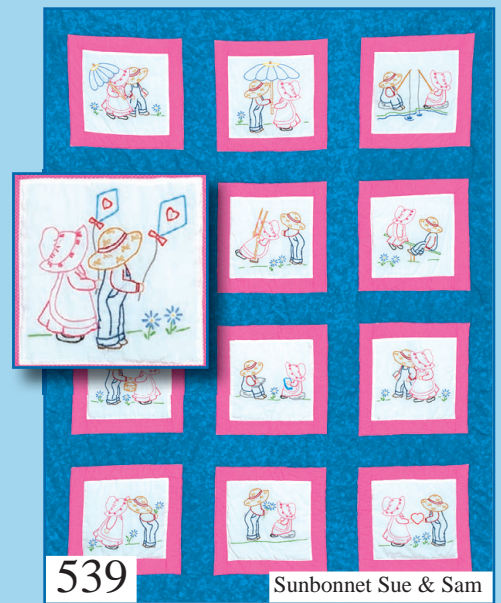

Shades of Blue

933

XX Swirls

949

Finch

999

American Star

737 9" THEME QUILT BLOCKS

Package contains: 12 - 9" x 9" quilt blocks

737 9" THEME QUILT BLOCKS

Package contains: 12 - 9" x 9" quilt blocks

4060 CRIB QUILT TOPS

Package contains: 1 - 40" x 60" crib quilt top

NEW

10

Ann & Andy