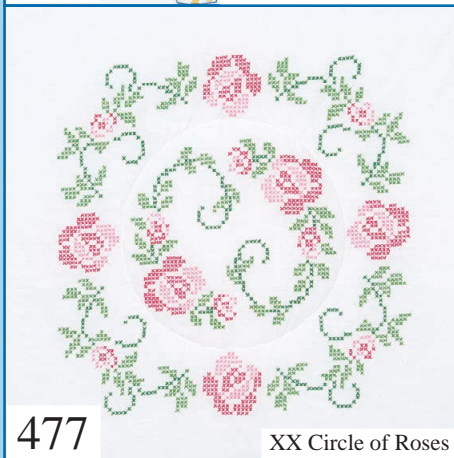

XX Americana

382

Interlocking Patchwork
Wedding Rings

386

XX Rose

395

Sunbonnet Girl

477

XX Circle of Roses

487

Cross & Flowers

511

Patchwork Hearts

732 18" QUILT BLOCKS

Package contains: 6 - 18" x 18" quilt blocks

544 Cross-Stitch Hearts & Lace