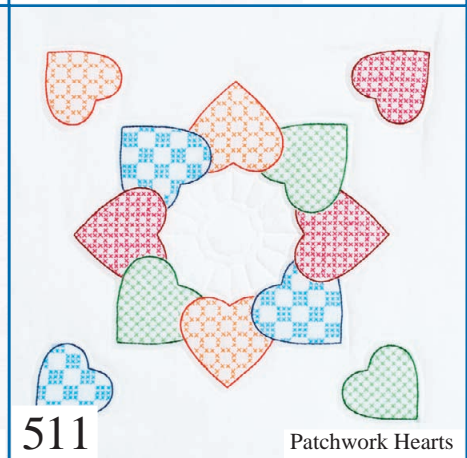

XX Circle of Roses

487

Cross & Flowers

511

Patchwork Hearts

732 18" QUILT BLOCKS

Package contains: 6 - 18" x 18" quilt blocks

544 Cross-Stitch Hearts & Lace