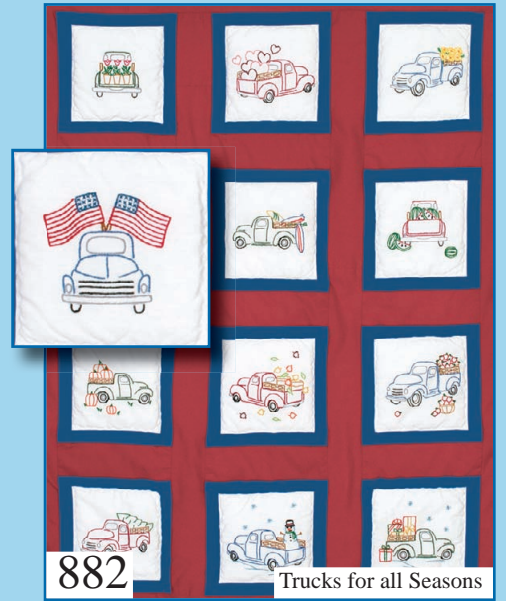

Shades of Blue

933

XX Swirls

949

Finch

999

American Star

737 9" THEME QUILT BLOCKS

Package contains: 12 - 9" x 9" quilt blocks

737 9" THEME QUILT BLOCKS

Package contains: 12 - 9" x 9" quilt blocks

4060 CRIB QUILT TOPS

Package contains: 1 - 40" x 60" crib quilt top

NEW

10

Ann & Andy