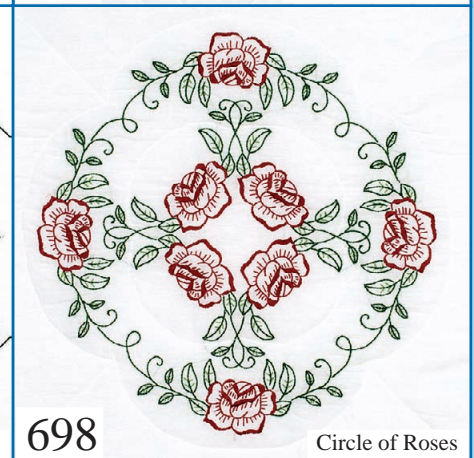

549 XX Woven Star

579 Interlocking XX Western Star

586 Peacock

595 Lone Star

635 Tractor

637 Watering Can

638 XX Butterflies

684 Beautiful Blooms

696 Butterflies

697 Interlocking Star

698 Circle of Roses

732 18" QUILT BLOCKS

Package contains: 6 - 18" x 18" quilt blocks

732 18" QUILT BLOCKS

Package contains: 6 - 18" x 18" quilt blocks

760