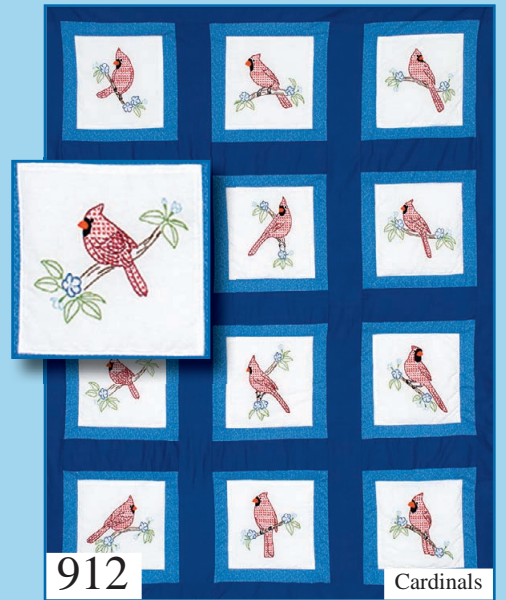

737 9" THEME QUILT BLOCKS

Package contains: 12 - 9" x 9" quilt blocks